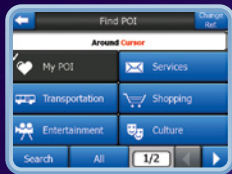

Multipoint Route
Planning – fastest,
shortest or most
economic route

Predictive Keyboard
for fast and simple
input of your
destination

Early Warning Safety
System – Nationwide
Coverage – Fixed
Speed and Red-Light
Camera Warning

Built-In Warnings

- Fixed Speed Cameras
- Red Light Cameras

Easy to Use, Touch
screen Selection.
Dynamic Voice and
Visual guidance

Personal Routes, POI
Data – including
Restaurants,
Shopping Centres,
Transportation, Banks
and much more

TMC Ready (Traffic
Message Channel)
allowing you to receive
Broadcast Traffic
Information, diverting
you to a faster route*

Bluetooth™ Capabilities—
integrates with your
Bluetooth™ enabled
mobile phone to allow
for hands free
communication